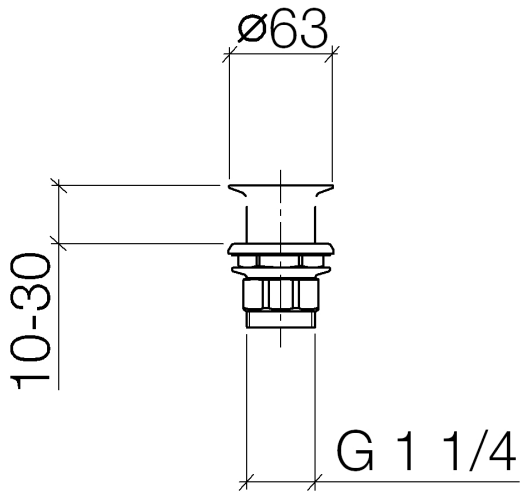

10 110 970

Fits: IMO, LULU, MADISON, MEM, TARA,
CL.1, LISSÉ, VAIA, META, CYO

	Platinum	10 110 970-08
	Chrome	10 110 970-00
	Brushed Platinum	10 110 970-06
	Durabross (23kt Gold)	10 110 970-09
	Dark Chrome	10 110 970-19
	Light Gold	10 110 970-26
	Brushed Light Gold	10 110 970-27
	Brushed Durabross (23kt Gold)	10 110 970-28
	Matte Black	10 110 970-33
	Brushed Bronze	10 110 970-42
	Brushed Champagne (22kt Gold)	10 110 970-46
	Champagne (22kt Gold)	10 110 970-47
	Brushed Chrome	10 110 970-93
	Brushed Dark Platinum	10 110 970-99

Grated waste 1 1/4" - Platinum

IMO

10 110 970

Only suitable for sinks without an overflow.

10 110 970

10 110 970

Parts for other finishes can be found here: [Chrome](#)

Spare parts list

No.	Item Number	Name	Quantity used	Delivery time
1	09 11 01 025-08	cup	1	60
2	09 14 05 039 90	seal	1	2
3	09 14 03 025 90	seal	1	2
4	09 23 10 017 90	nut	1	2
5	09 23 10 020-08	nut	1	60